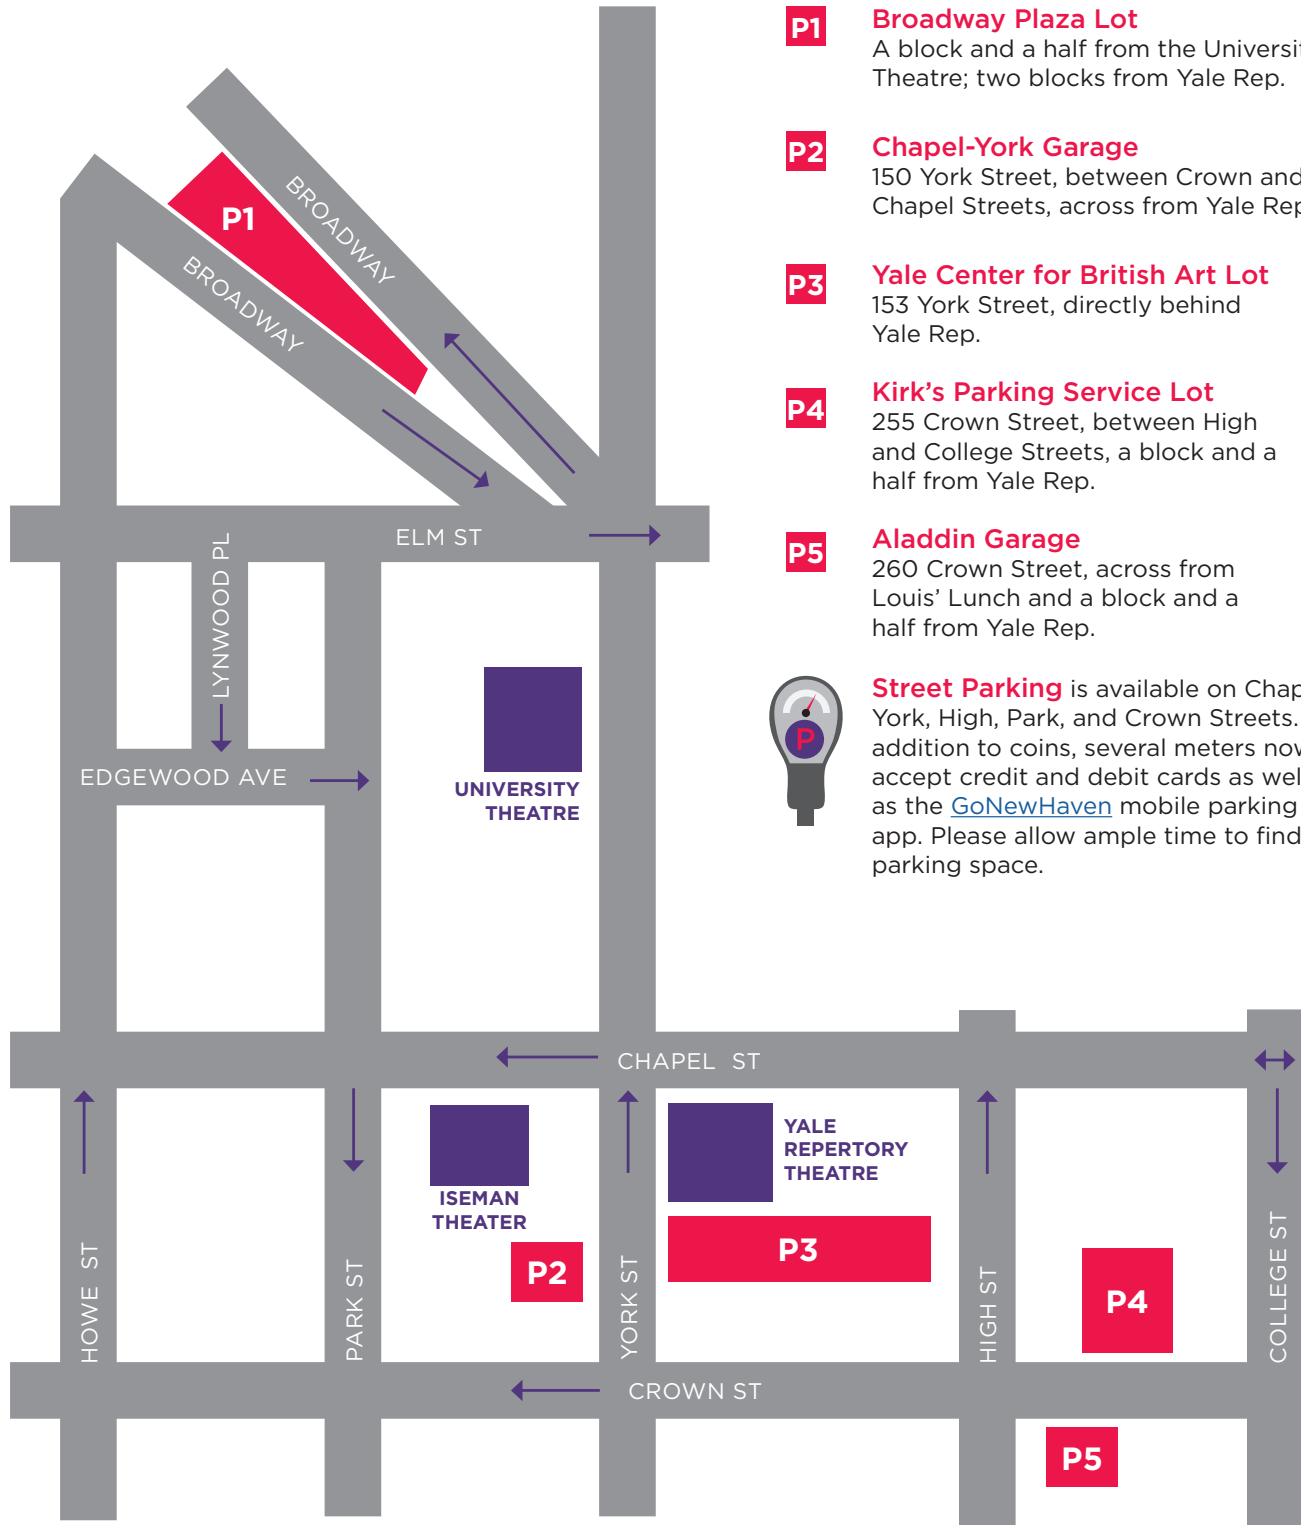

Parking Lots and Garages near Yale Repertory Theatre

P1

Broadway Plaza Lot

A block and a half from the University Theatre; two blocks from Yale Rep.

P2

Chapel-York Garage

150 York Street, between Crown and Chapel Streets, across from Yale Rep.

P3

Yale Center for British Art Lot

153 York Street, directly behind Yale Rep.

P4

Kirk's Parking Service Lot

255 Crown Street, between High and College Streets, a block and a half from Yale Rep.

P5

Aladdin Garage

260 Crown Street, across from Louis' Lunch and a block and a half from Yale Rep.

Street Parking

is available on Chapel, York, High, Park, and Crown Streets. In addition to coins, several meters now accept credit and debit cards as well as the [GoNewHaven](#) mobile parking app. Please allow ample time to find a parking space.